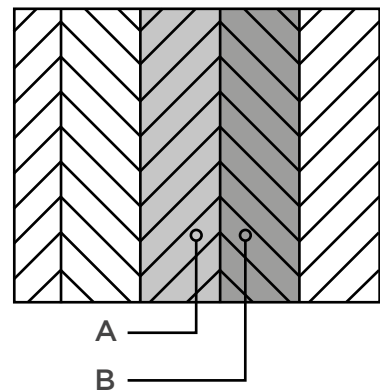

Versailles* (Chevron plank grande)
Versailles* (Chevron-Großpaneel)

The versailles pattern planks are composed of two different shapes (mirror-images). These shapes are made easy to distinguish. One has a black pad, the other a grey pad. Separate grey pad and black pad planks from 3 or more cartons and mix to ensure a blend of pattern and shade. Black = A-plank / Grey = B-plank

Die Planken im Versailles-Muster bestehen aus zwei verschiedenen Formen (Spiegelbildern). Diese Formen sind leicht zu unterscheiden. Es gibt "A"-Dielen mit integrierter grauer Unterlage und "B"-Dielen mit integrierter schwarzer Unterlage. Verlegen Sie, falls möglich, immer Dielen aus 3 oder 4 Kartons gleichzeitig, um einen optimalen Muster- und Farbmix zu erzielen.