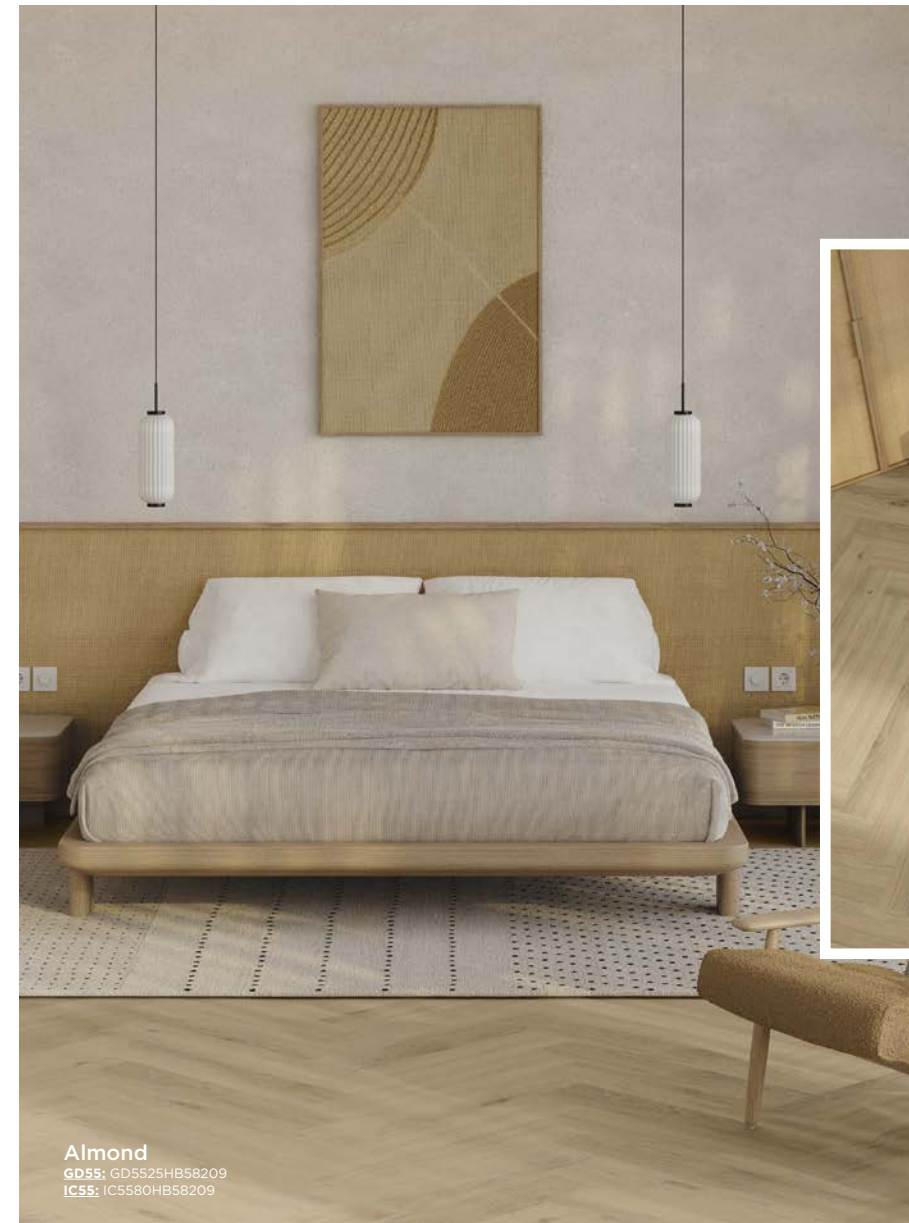

Almond
GD55: GD5525HB58209
IC55: IC5580HB58209

Chevron

Crafted from individual panels, the Chevron (45 degrees angle) design brings architectural rhythm to the floor—especially striking in contemporary light tones. Its precision-cut angles create a sense of movement, while the synchronous embossing adds depth and texture. The result is a floor that speaks with quiet confidence: timeless, elegant, and unmistakably modern.